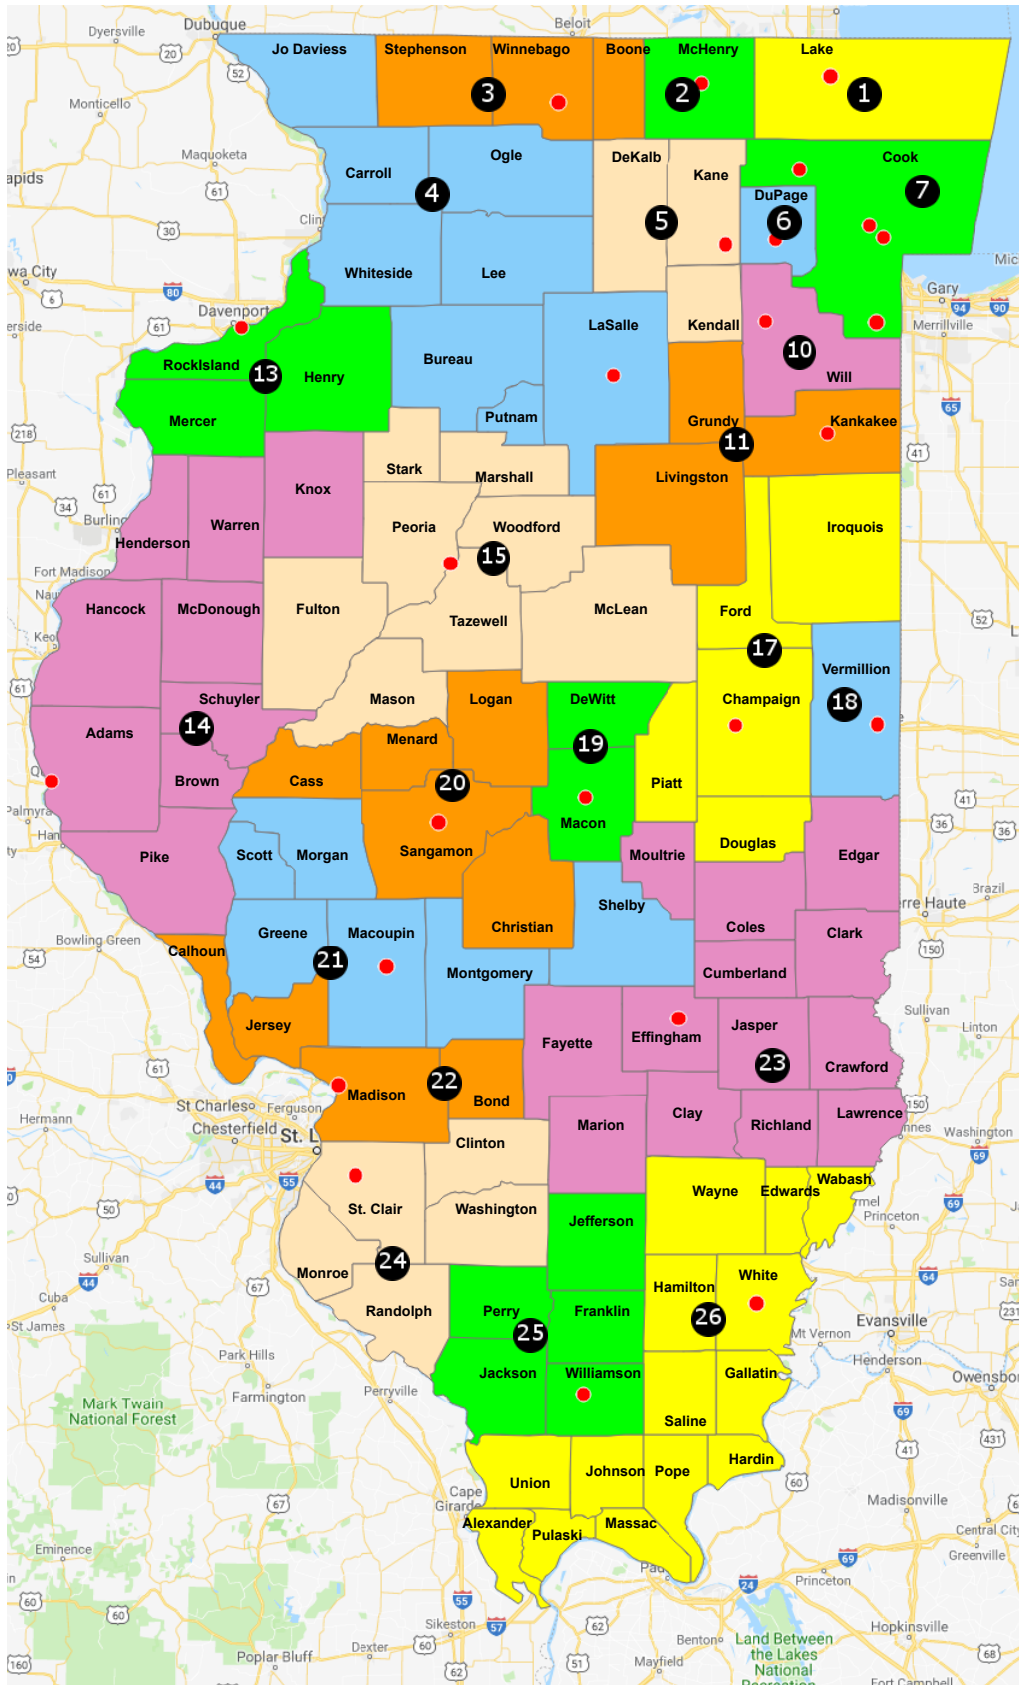

Local Workforce Innovation Area (LWIA) Map of Illinois workNet Centers

● 25 Illinois workNet Center(s)